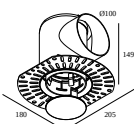

### Mounting kits side air + light

---

**29810 0010** MOUNTING KIT SIDE AIR 101

Cutout dimension (mm): 168

### Mounting kits top air + light

---

**29810 0210** MOUNTING KIT TOP AIR 101

Cutout dimension (mm): 135

### Mounting kits side air only

---

**29810 0100** MOUNTING KIT SIDE AIR ONLY 1

Cutout dimension (mm): 168