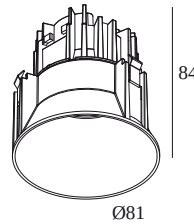

## DEEP RINGO TRIMLESS LED 92733

202 144 811 922 BRAT

AVAILABLE IN

**BLACK** 202 144 811 922 B  
**BRUSHED ALU** 202 144 811 922 BRA  
**BRUSHED ANTHRACITE** 202 144 811 922 BRAT  
**BRUSHED BROWN BRONZE** 202 144 811 922 BRBB  
**BRUSHED COPPER** 202 144 811 922 BRCU  
**BRUSHED GOLD** 202 144 811 922 BRG  
**BRUSHED OLD BRONZE** 202 144 811 922 BROB  
**CREAM** 202 144 811 922 CR  
**FLEMISH BRONZE** 202 144 811 922 FBR  
**FLEMISH GOLD** 202 144 811 922 FG  
**GOLD COLOURED** 202 144 811 922 GC  
**PIANO BLACK** 202 144 811 922 PB  
**WHITE** 202 144 811 922 W

### General info

<b>LOCATION</b>	indoor
<b>INSTALLATION</b>	Ceiling Recessed
<b>CUTOUT SHAPE/SIZE (MM)</b>	round - Ø KIT
<b>RECESSED DEPTH (MM)</b>	95
<b>INGRESS PROTECTION</b>	IP20
<b>WEIGHT (KG)</b>	0.3
<b>ADJUSTABILITY</b>	non adjustable
<b>INFORMATION</b>	REFLECTOR FL-33° EXCL.LED POWER SUPPLY 350-500mA-DC