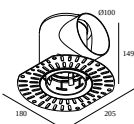

### Mounting kits

---

**15212 2000** MOUNTING KIT R82 TRIMLESS O.F.A.

Cutout dimension (mm): 105

### Mounting kits side air + light

---

**29810 0010** MOUNTING KIT SIDE AIR 101

Cutout dimension (mm): 168