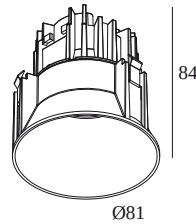

DEEP RINGO TRIMLESS LED 92733

202 144 811 922 BRAT

AVAILABLE IN

BLACK 202 144 811 922 B
BRUSHED ALU 202 144 811 922 BRA
BRUSHED ANTHRACITE 202 144 811 922 BRAT
BRUSHED BROWN BRONZE 202 144 811 922 BRBB
BRUSHED COPPER 202 144 811 922 BRCU
BRUSHED GOLD 202 144 811 922 BRG
BRUSHED OLD BRONZE 202 144 811 922 BROB
CREAM 202 144 811 922 CR
FLEMISH BRONZE 202 144 811 922 FBR
FLEMISH GOLD 202 144 811 922 FG
GOLD COLOURED 202 144 811 922 GC
PIANO BLACK 202 144 811 922 PB
WHITE 202 144 811 922 W

[View on website](#)

General info

LOCATION	indoor
INSTALLATION	Ceiling Recessed
CUTOUT SHAPE/SIZE (MM)	round - Ø KIT
RECESSED DEPTH (MM)	95
INGRESS PROTECTION	IP20
WEIGHT (KG)	0.3
ADJUSTABILITY	non adjustable
INFORMATION	REFLECTOR FL-33° EXCL.LED POWER SUPPLY 350-500mA-DC

Min current | Max current

300 48 350 ED1 LED POWER CONVERTER 48V-DC to 350 mA-DC / 15W DIM1

Dimtype: 1-10V

Cutout dimension (mm): 30

1

300 48 350 ED5 LED POWER CONVERTER 48V-DC to 350 mA-DC / 15W DIM5

Dimtype: DALI

Cutout dimension (mm): 45

1

300 48 350 MDL LED POWER CONVERTER 48V-DC to 350 mA-DC / 15W MDL

Dimtype: non-dimmable

Cutout dimension (mm): 30

1

300 48 350 WDL LED POWER CONVERTER 48V-DC to 350 mA-DC / 15W WDL