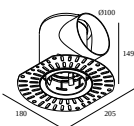

2

Dimtype: DALI

Cutout dimension (mm): 30

21032 0305 LED POWER CONVERTER 48V-DC to 500 mA-DC / 22W DIM5

2

Dimtype: DALI

Cutout dimension (mm): 30

DELTALIGHT

DEEP RINGO TRIMLESS LED 92733

202 144 811 922 BRAT

Mounting kits

15212 2000 MOUNTING KIT R82 TRIMLESS O.F.A.

Cutout dimension (mm): 105

Mounting kits stretched ceiling

15212 0070 MOUNTING KIT R82 TRIMLESS CSC

15212 0150 MOUNTING KIT R82 TRIMLESS WSC

Mounting kits side air + light

29810 0010 MOUNTING KIT SIDE AIR 101

Cutout dimension (mm): 168

Mounting kits top air + light

29810 0210 MOUNTING KIT TOP AIR 101

Cutout dimension (mm): 135