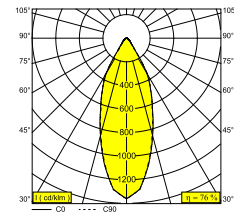

DEEP RINGO TRIMLESS LED 92733

202 144 811 922 BRAT

AVAILABLE IN

BLACK 202 144 811 922 B
BRUSHED ALU 202 144 811 922 BRA
BRUSHED ANTHRACITE 202 144 811 922 BRAT
BRUSHED BROWN BRONZE 202 144 811 922 BRBB
BRUSHED COPPER 202 144 811 922 BRCU
BRUSHED GOLD 202 144 811 922 BRG
BRUSHED OLD BRONZE 202 144 811 922 BROB
CREAM 202 144 811 922 CR
FLEMISH BRONZE 202 144 811 922 FBR
FLEMISH GOLD 202 144 811 922 FG
GOLD COLOURED 202 144 811 922 GC
PIANO BLACK 202 144 811 922 PB
WHITE 202 144 811 922 W

[View on website](#)

General info

LOCATION	indoor
INSTALLATION	Ceiling Recessed
CUTOUT SHAPE/SIZE (MM)	round - Ø KIT
RECESSED DEPTH (MM)	95
INGRESS PROTECTION	IP20
WEIGHT (KG)	0.3
ADJUSTABILITY	non adjustable
INFORMATION	REFLECTOR FL-33° EXCL.LED POWER SUPPLY 350-500mA-DC

Electrical info

CLASS	III
DIM TYPE	depending on power supply
ENERGY CLASS	E
CERTIFICATES	CB, ENEC, EPD, LCA

Lightsource info

LIGHTSOURCE NAME	LED
LIGHTSOURCE	LED array 5,8-8,6W / CRI>90 (R9: 60) / 2700K / 753-1041lm
TM-30 VALUES	rf: 89 / Rg: 100
SDCM	SDCM1
RISKGROUP	RG1
LM80	L90B10 > 50000
BEAMANGLE	33°
LED TECHNICS (LIGHT SOURCE)	1041lm // 8,6W // 121lm/W
LED TECHNICS (LUMINAIRE)	792lm // 9,9W // 80lm/W

Requirements

MOUNTING KIT R82 TRIMLESS O.F.A.
MOUNTING KIT AIR 101
LED POWER SUPPLY 350 / 500mA-DC DIM (Remote)